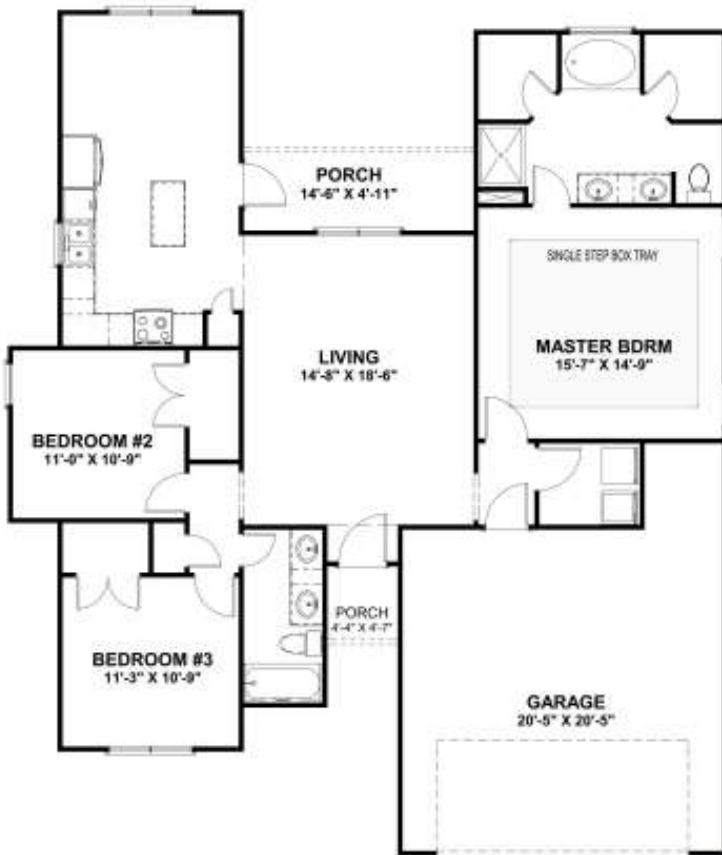

The OGLETHORPE

at sadie heights

3 BEDS
1432 SQFT

WE WANT TO HEAR FROM YOU!

478-322-0028