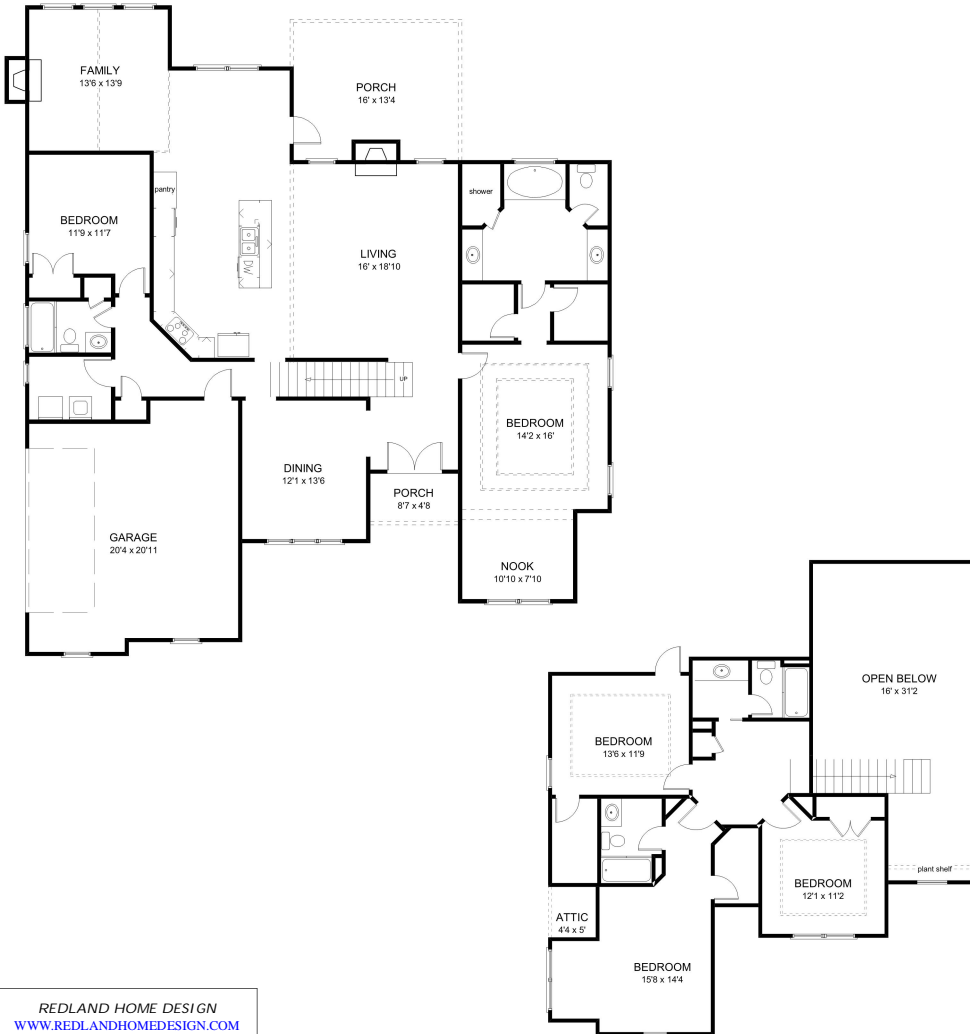

ELEVATION OPTION 1 (STANDARD)

REDLAND HOME DESIGN
WWW.REDLANDHOMEDSIGN.COM

"THE COLORADO"
 STARTING AT 3000 SQFT

ELEVATION OPTION 2

ELEVATION OPTION 3

www.wingatecustomhomes.com