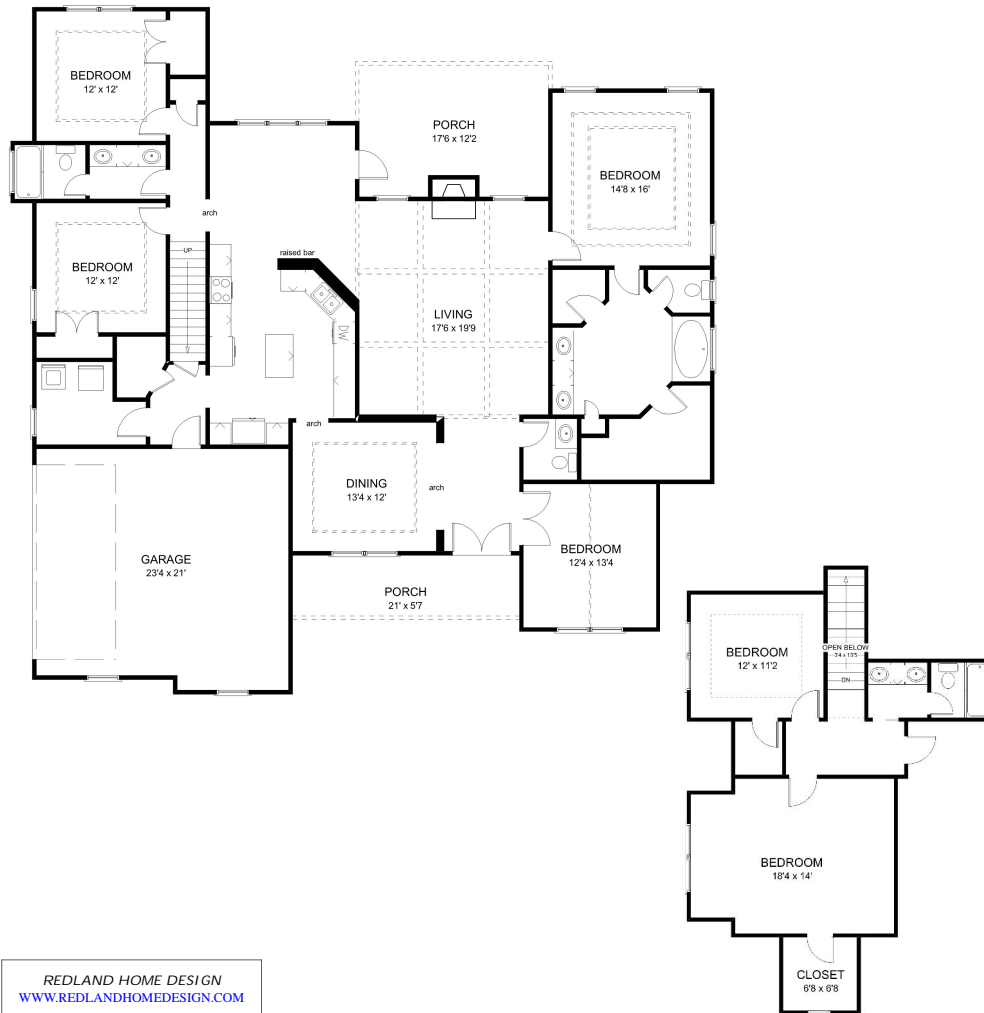

"THE DRY BRANCH"

STARTING AT 3000 SQFT

ELEVATION OPTION 1 (STANDARD)

ELEVATION OPTION 2

ELEVATION OPTION 3