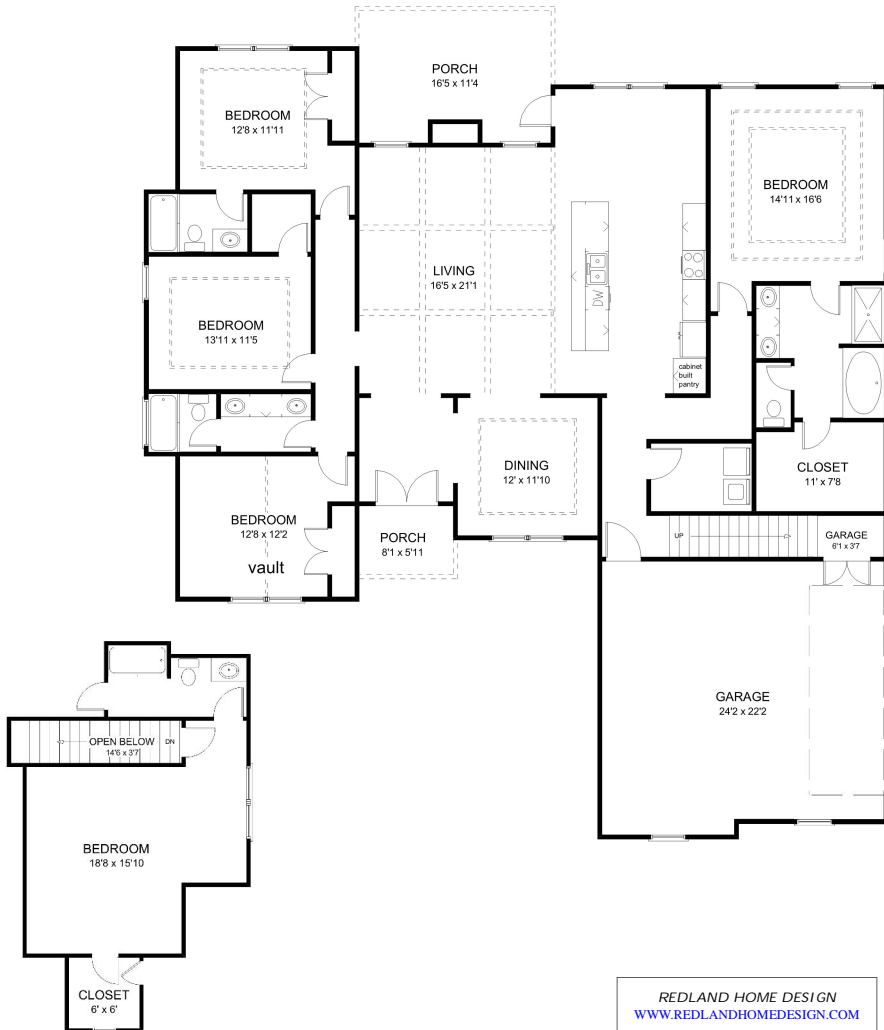

ELEVATION OPTION 1 (STANDARD)

ELEVATION OPTION 2

ELEVATION OPTION 3

REDLAND HOME DESIGN  
[WWW.REDLANDHOMEDSIGN.COM](http://WWW.REDLANDHOMEDSIGN.COM)

**"THE EMERY"**  
 STARTING AT 3000 SQFT

[www.wingatecustomhomes.com](http://www.wingatecustomhomes.com)